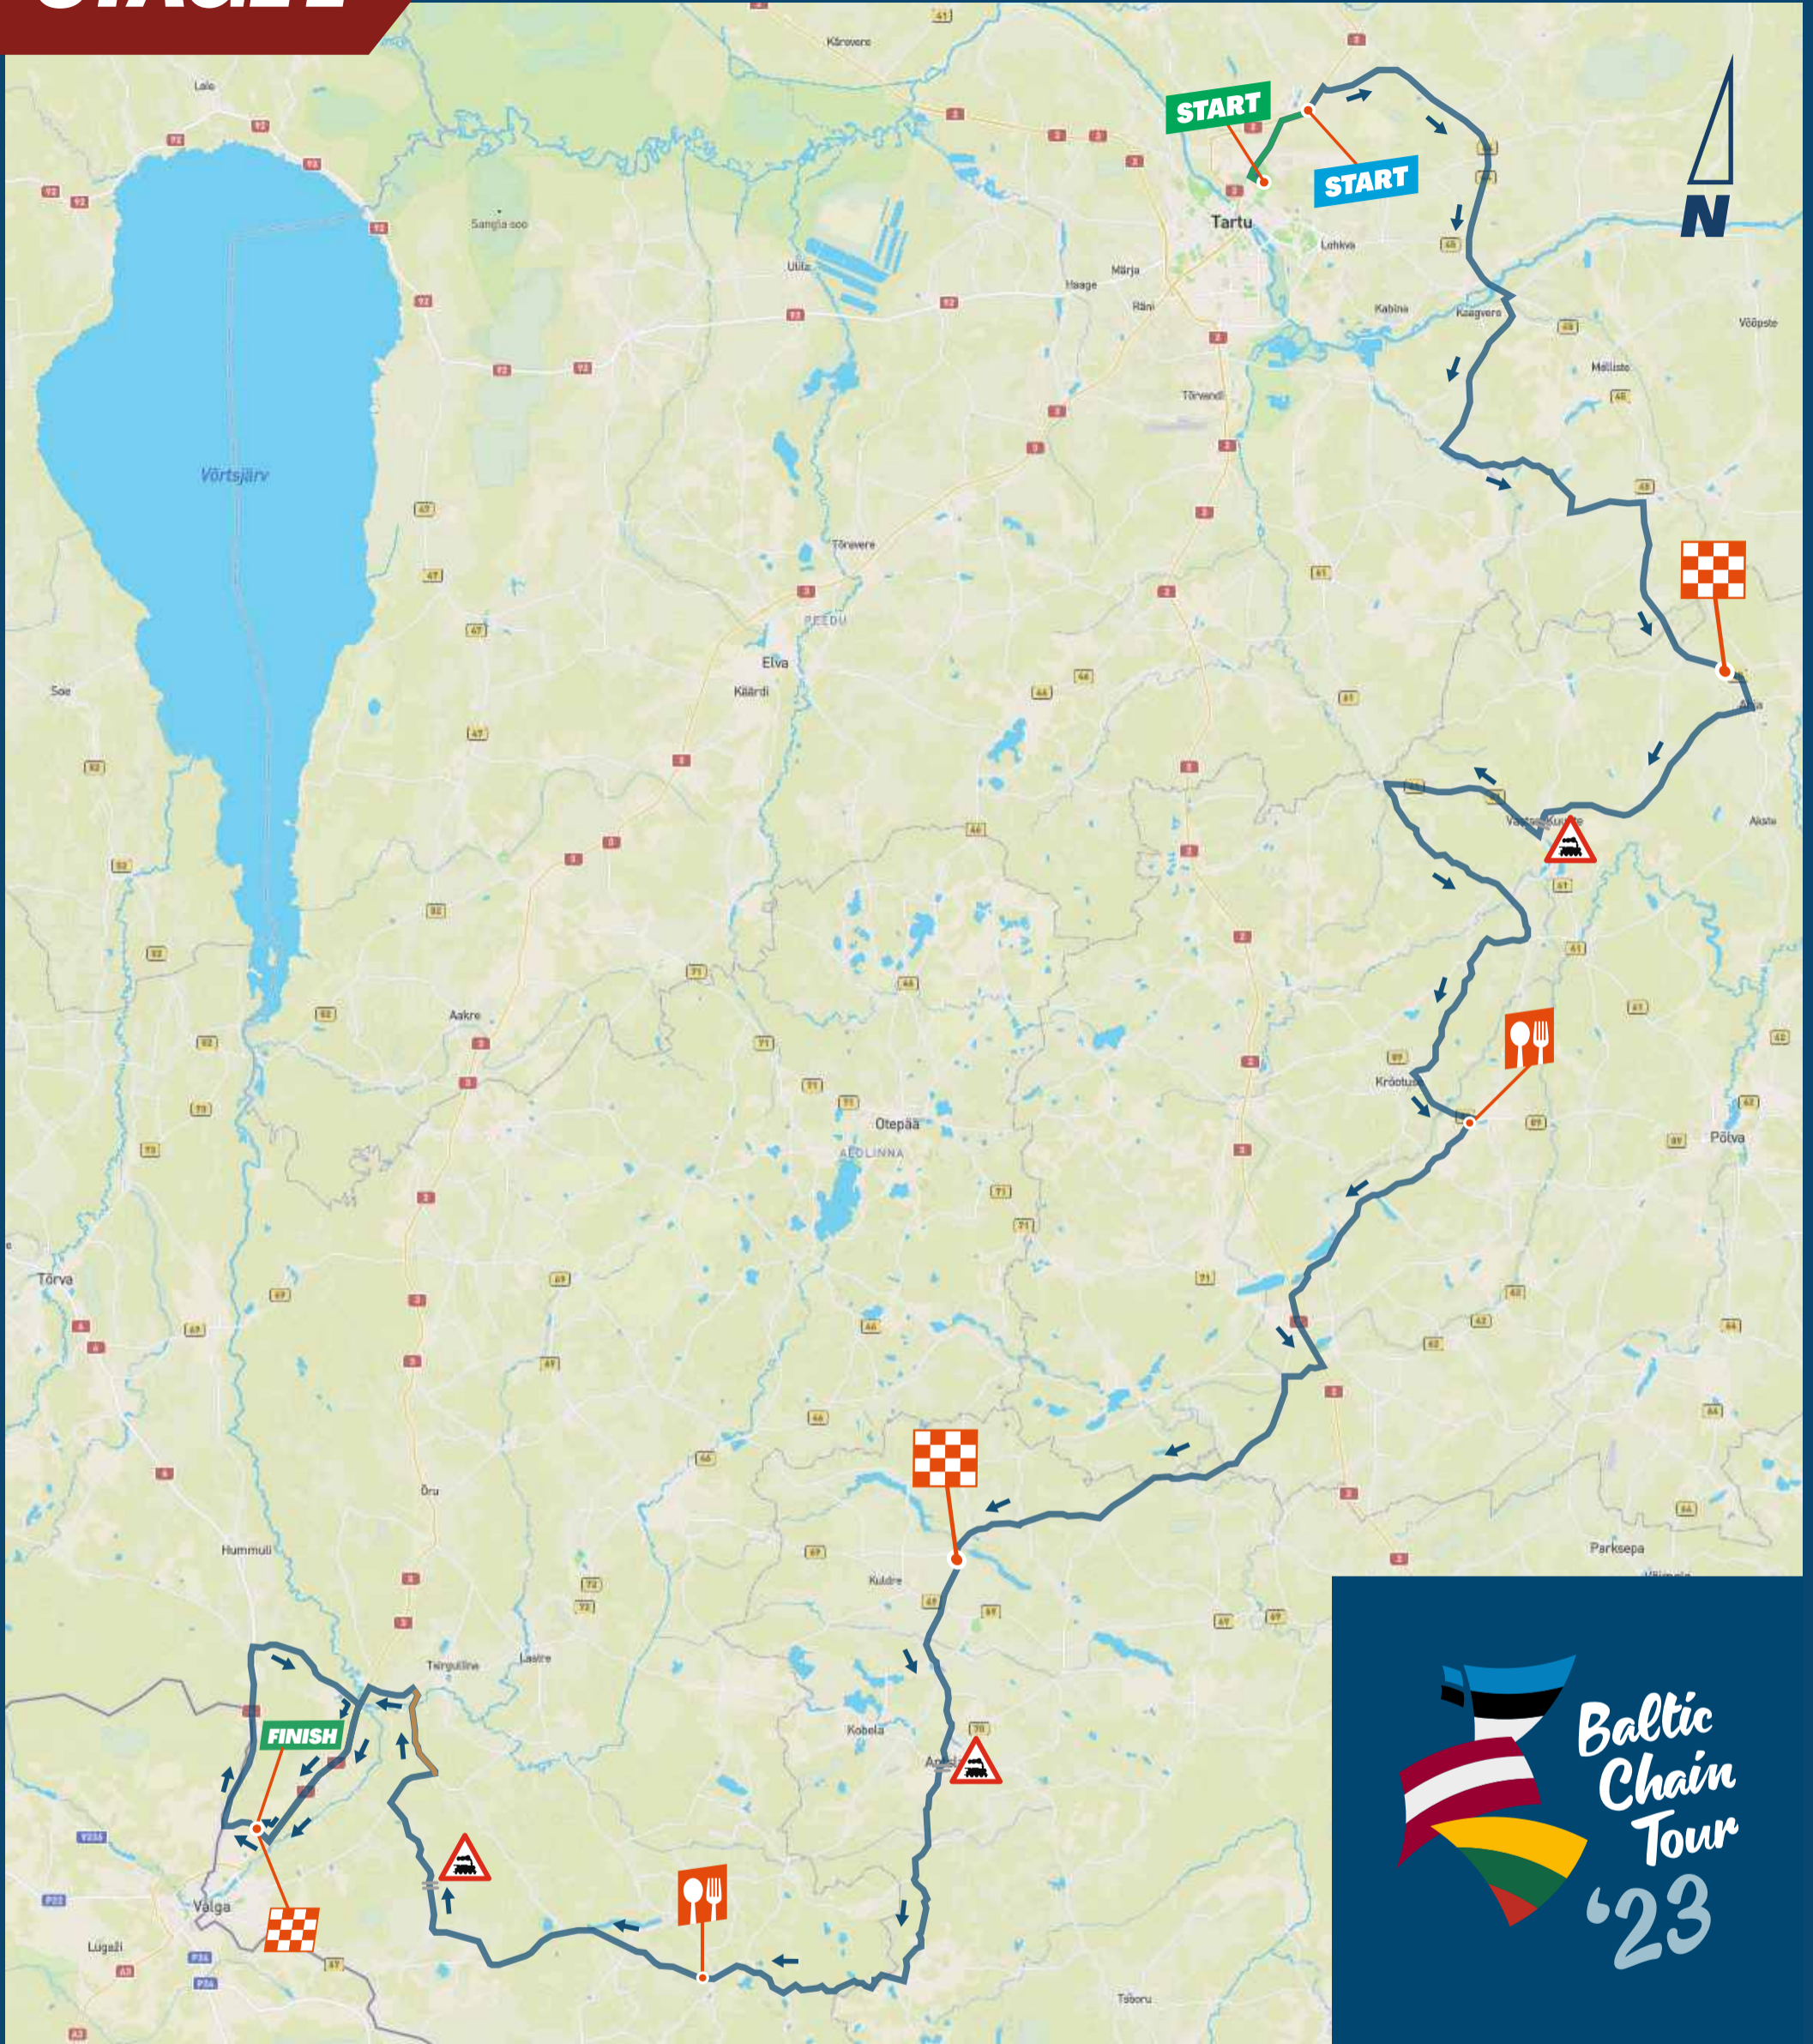

STAGE 1

18.08.2023 / Tartu - Valga / 198,7 km

- START** Official Start
- START** Technical Start
- Ceremonial Start
- Course
- Gravel
- Level crossing
- Intermediate Sprint
- Feeding Zone
- FINISH** Finish