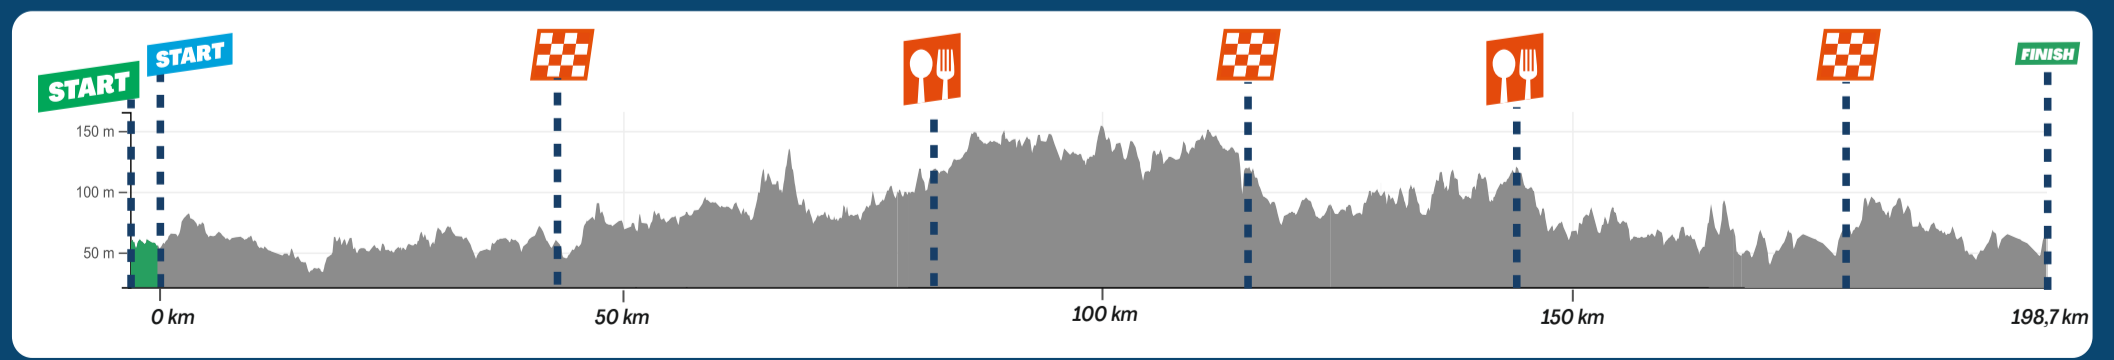

STAGE 1

18.08.2023 / Tartu - Valga / 198,7 km

- START** Official Start
- START** Technical Start
- Ceremonial Start
- Course
- Gravel
- Level crossing
- Intermediate Sprint
- Feeding Zone
- FINISH** Finish