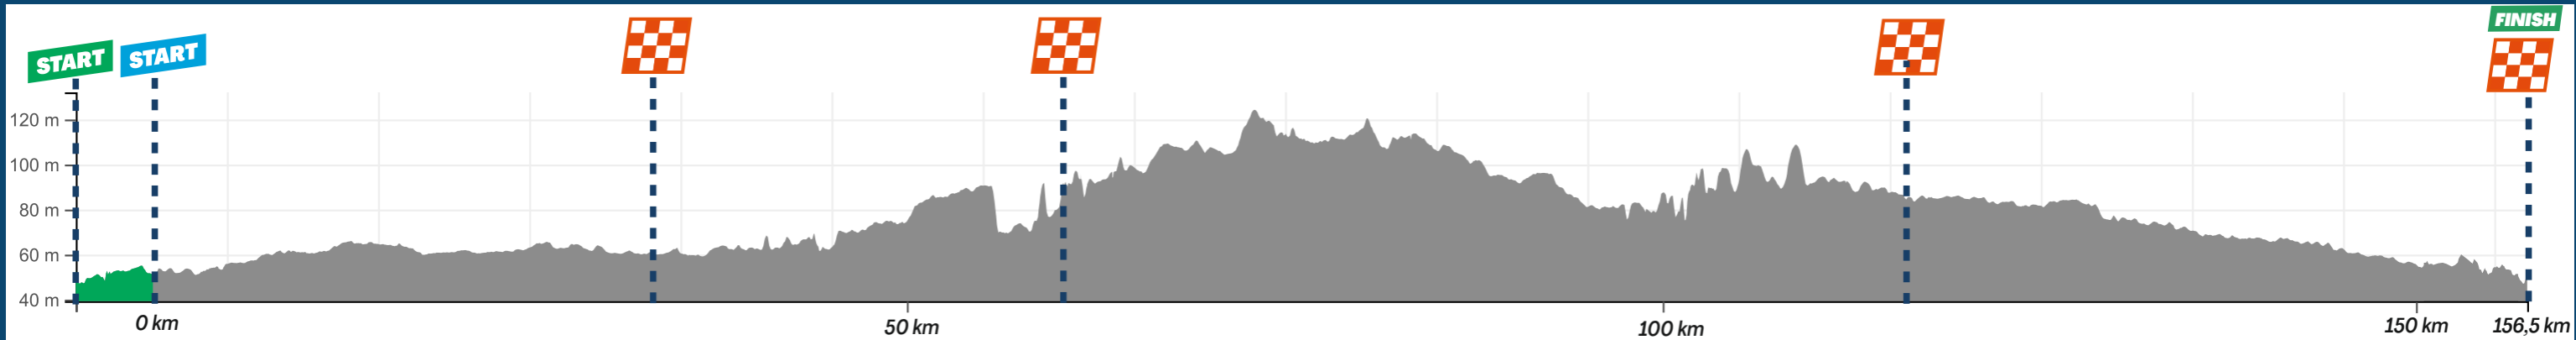

STAGE 3

20.08.2023 / Panevėžys - Panevėžys / 156,5 km

START Official Start **START** Technical Start **START** Ceremonial Start **—** Course **TRASH ZONE** Trash zone Level crossing Intermediate Sprint **FINISH** Finish