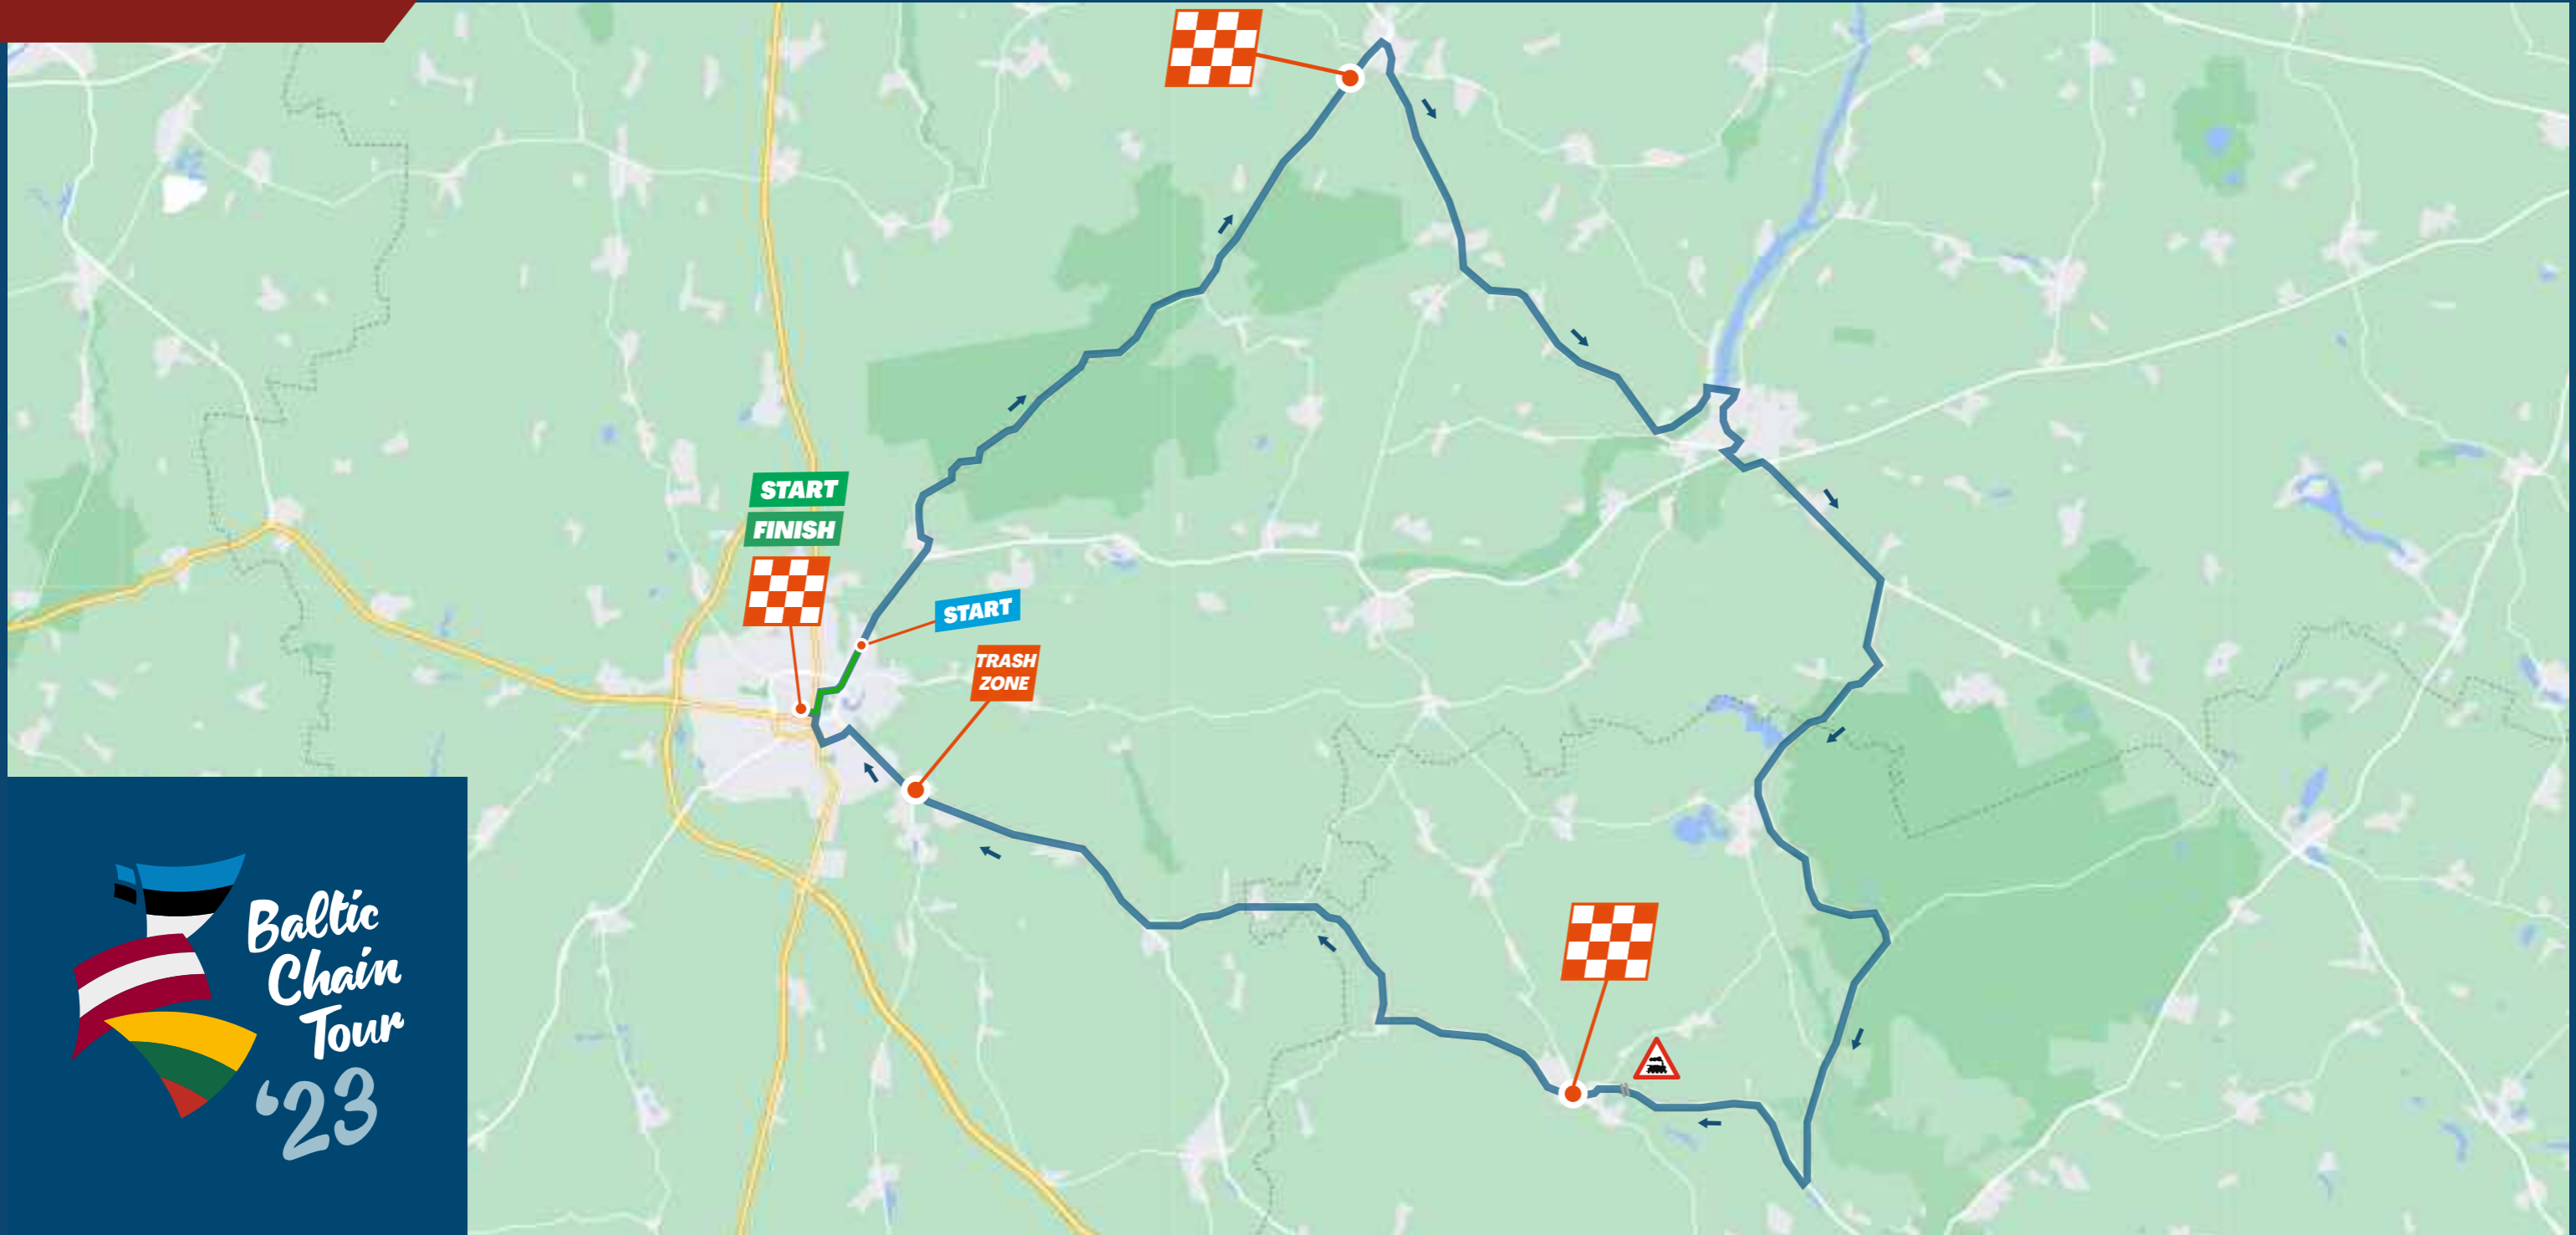

STAGE 3

20.08.2023 / Panevėžys - Panevėžys / 156,5 km

START Official Start **START** Technical Start **START** Ceremonial Start **—** Course **TRASH ZONE** Trash zone Level crossing Intermediate Sprint **FINISH** Finish